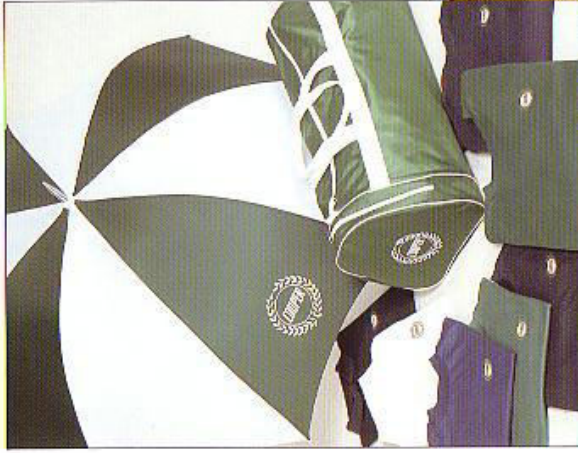

Accessories for Car and Driver

John Cooper car accessories give you the authentic Cooper look and feel. Most popular – and unique to John Cooper – is a personally commissioned Moto-Lita 13" leather-rimmed polished alloy, dishod, steering wheel with John Cooper's signature engraved on one of the spokes.

Personal accessories and leisure wear all sporting the Cooper logo carry on our tradition of high quality goods. The specially designed Cooper watch with the "Mini Cooper second hand" and other stylish items are a must for any Cooper enthusiast and exclusively available from John Cooper Cooperations.