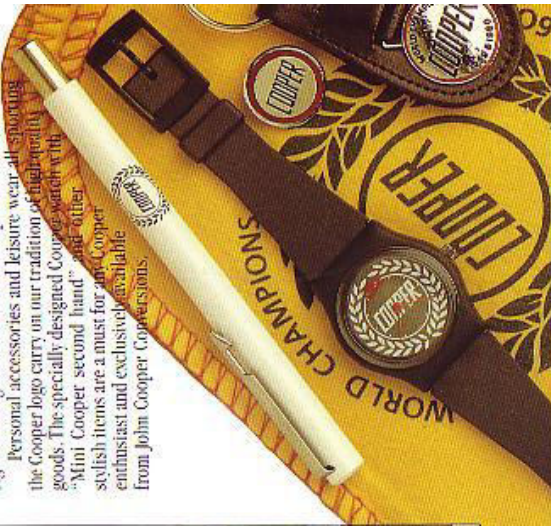

Umbrella, Sports shirt, T shirt, Sports bag, Sweatshirt, Duster, Ball pen, Watch, key ring, Pin badge.

John Cooper steering wheel, Leather Cooper gear knob, Set of four Cooper road wheel badges, Set of four bumper over-riders complete with cornerbars (as Mk 1 Cooper S), Steering wheel lowering clamp, Seat adjusting brackets, John Cooper throttle pedal.

John Cooper Garages Limited
50 Ferring Street, Ferring,
Wurrthing, Sussex, BN12 5JP
Telephone (0903) 504455
Facsimile (0903) 507194